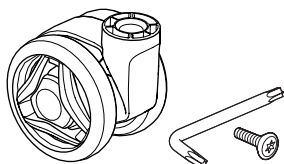

Thule Revolve

Carry On Spinner/ Wide body Carry On Spinner

3203921, 3203922, 3203923, 3203931, 3203932, 3203933

THULE
SWEDEN

54152 (Black)
54153 (Raven Grey)
54154 (Blackest Blue)

54155 (Black)
54156 (Blackest Blue)

54157 (Black)
54158 (Raven Grey)
54159 (Blackest Blue)

54148

54149

54150

54151