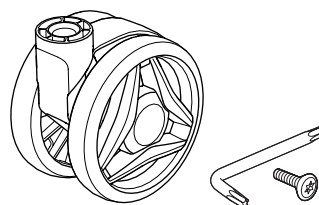

Thule Revolve

Carry On Spinner/ Wide body Carry On Spinner

3203921, 3203922, 3203923, 3203931, 3203932, 3203933

THULE
SWEDEN

54152 (Black)
54153 (Raven Grey)
54154 (Blackest Blue)

54155 (Black)
54156 (Blackest Blue)

54157 (Black)
54158 (Raven Grey)
54159 (Blackest Blue)

54148

54149

54150

54151