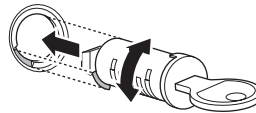

CITY CRASH
Complies with ISO norm

5.4 kg

1

Thule SquareBar
Adapter 8897
+

Thule SquareBar

2

3

x1