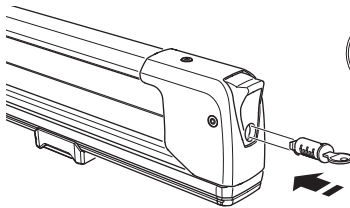

CITY CRASH
Complies with ISO norm

5.4 kg

1

Thule SquareBar
Adapter 8897
+

Thule SquareBar

2

3

x1