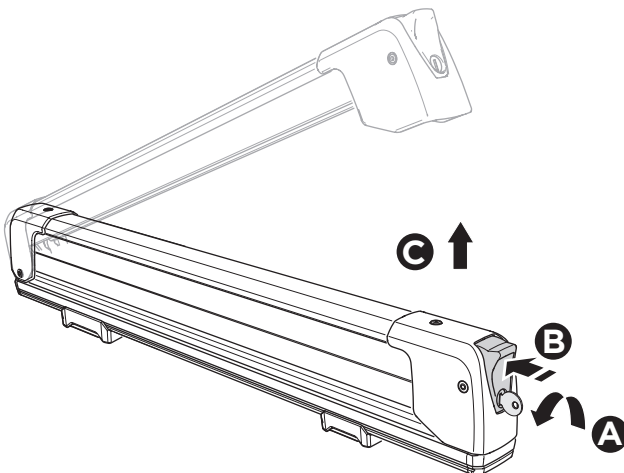

1

Thule SquareBar
Adapter 8897
+

Thule SquareBar

2

3

x1

x2

4

x1