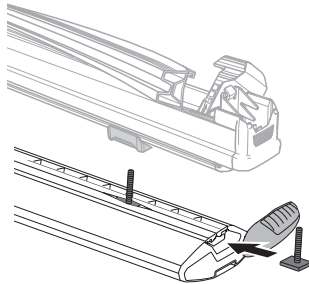

9

THULE
WingBar Evo

31 mm
 x4

THULE
WingBar