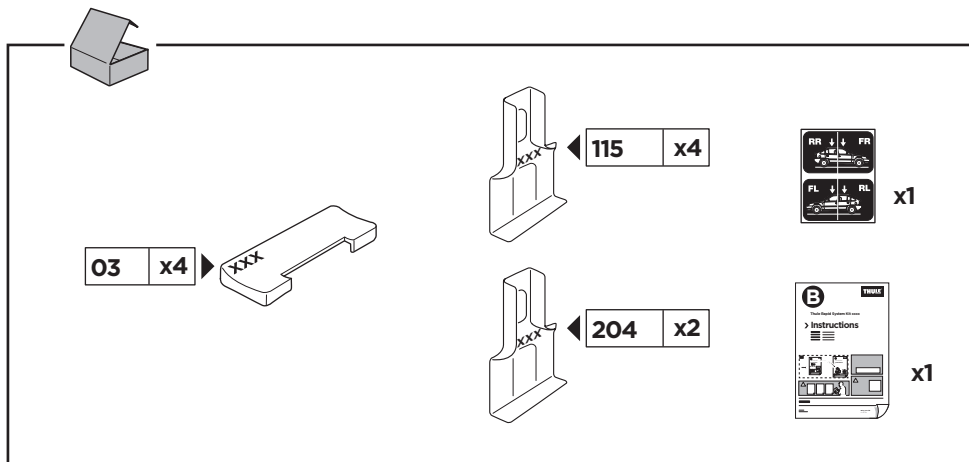

DAEWOO Nubira II, 4-dr Sedan, 00-02

The diagram is divided into four main sections:

- Top Left:** An information icon (i) and a warning triangle (⚠) point to a person reading instructions. An arrow points from a manual labeled 'B' (Thule Rapid System Kit 1107) to another manual labeled 'A' (Thule Rapid System 754). A pencil is shown writing on a form.
- Top Right:** A weight calculation diagram. It shows a bag labeled 'xx kg / xx lbs' plus a rack labeled '7 kg / 15,4 lbs' and two screws labeled '3 kg / 6,6 lbs'. Below this, an equals sign points to a box containing 'Max. 75 kg' and 'Max. 165 lbs'.
- Bottom Left:** A warning triangle (⚠) points to three manuals: 'A' (Thule Rapid System 754), 'B' (Thule Rapid System Kit 1107), and a 'Safety' manual. An arrow points to a person reading the manuals.
- Bottom Right:** A warning triangle (⚠) points to a car with arrows indicating the rack's position. A speedometer graphic shows a warning zone between 40 km/h (25 Mph) and 130 km/h (80 Mph).

ISO 11154-E

141107

C.20150501
519-1107-01

Bring your life
thule.com

1

	X (scale)	X (mm)	X (inch)
DAEWOO Lanos , 4-dr Sedan, 97-03	22,5	876	34 1/2
DAEWOO Lanos , 5-dr Hatchback, 97-03	22,5	876	34 1/2
DAEWOO Lanos , 3-dr Hatchback, 98-03	23	881	34 5/8
DAEWOO Leganza , 4-dr Sedan, 97-02	32	971	38 1/4
DAEWOO Nubira , 4-dr Sedan, 97-99	27,5	926	36 1/2
DAEWOO Nubira II , 4-dr Sedan, 00-02	27,5	926	36 1/2

	Y (scale)	Y (mm)	Y (inch)
DAEWOO Lanos , 4-dr Sedan, 97-03	22	871	34 1/4
DAEWOO Lanos , 5-dr Hatchback, 97-03	22	871	34 1/4
DAEWOO Lanos , 3-dr Hatchback, 98-03	21,5	866	34 1/8
DAEWOO Leganza , 4-dr Sedan, 97-02	29	941	37
DAEWOO Nubira , 4-dr Sedan, 97-99	26,5	916	36 1/8
DAEWOO Nubira II , 4-dr Sedan, 00-02	26,5	916	36 1/8