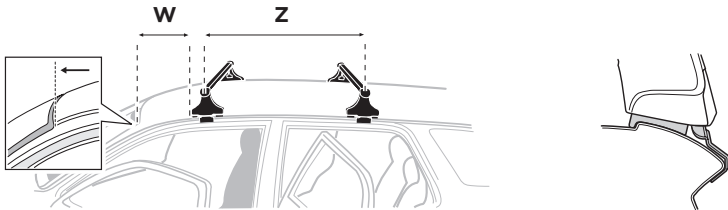

DAEWOO Nubira II, 4-dr Sedan, 00-02

The diagram is divided into four main sections:

- Top Left:** An information icon (i) and a warning triangle (⚠) point to a person reading instructions. An arrow points from a manual labeled 'B' (Thule Rapid System Kit 1107) to another manual labeled 'A' (Thule Rapid System 754). A pencil is shown writing on a form.
- Top Right:** A weight calculation diagram. It shows a bag labeled 'xx kg / xx lbs' plus a rack labeled '7 kg / 15,4 lbs' and two screws labeled '3 kg / 6,6 lbs'. Below this, an equals sign points to a box containing 'Max. 75 kg' and 'Max. 165 lbs'.
- Bottom Left:** A warning triangle (⚠) points to three manuals: 'A' (Thule Rapid System 754), 'B' (Thule Rapid System Kit 1107), and a 'Safety' manual. An arrow points to a person reading the manuals.
- Bottom Right:** A warning triangle (⚠) points to a car with arrows indicating the rack's position. A speedometer graphic shows a warning zone between 40 km/h (25 Mph) and 130 km/h (80 Mph).

	Y (scale)	Y (mm)	Y (inch)
DAEWOO Lanos , 4-dr Sedan, 97-03	22	871	34 1/4
DAEWOO Lanos , 5-dr Hatchback, 97-03	22	871	34 1/4
DAEWOO Lanos , 3-dr Hatchback, 98-03	21,5	866	34 1/8
DAEWOO Leganza , 4-dr Sedan, 97-02	29	941	37
DAEWOO Nubira , 4-dr Sedan, 97-99	26,5	916	36 1/8
DAEWOO Nubira II , 4-dr Sedan, 00-02	26,5	916	36 1/8

2**DAEWOO Lanos, 3-dr Hatchback, 98-03****DAEWOO Lanos, 4-dr Sedan, 97-03****DAEWOO Leganza, 4-dr Sedan, 97-02****DAEWOO Lanos, 5-dr Hatchback, 97-03****DAEWOO Nubira, 4-dr Sedan, 97-99****DAEWOO Nubira II, 4-dr Sedan, 00-02**

3

	W (mm)	Z (mm)	Y (mm)	W (inch)	Z (inch)	Y (inch)
DAEWOO Lanos, 3-dr Hatchback, 98-03	190	700	360	7 1/2	27 1/2	14 1/8

	W (mm)	Z (mm)	W (inch)	Z (inch)
DAEWOO Lanos, 4-dr Sedan, 97-03	200	600	7 7/8	23 5/8
DAEWOO Lanos, 5-dr Hatchback, 97-03	200	550	7 7/8	21 5/8
DAEWOO Leganza, 4-dr Sedan, 97-02	200	650	7 7/8	25 5/8
DAEWOO Nubira, 4-dr Sedan, 97-99	180	650	7 1/8	25 5/8
DAEWOO Nubira II, 4-dr Sedan, 00-02	180	650	7 1/8	25 5/8