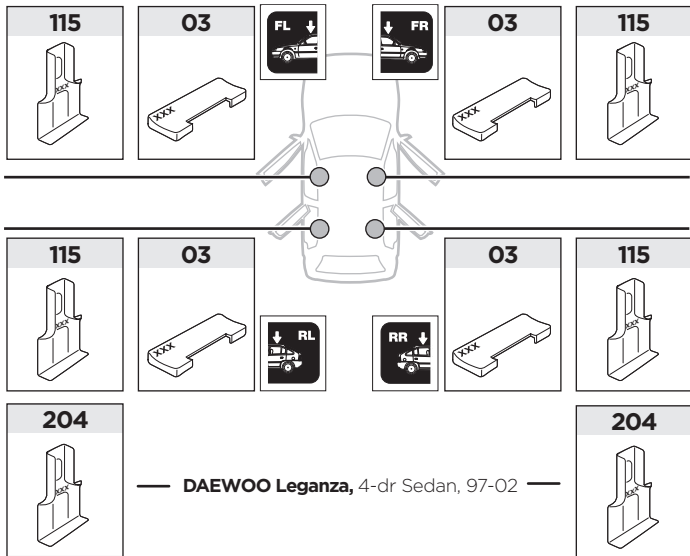

DAEWOO Lanos, 4-dr Sedan, 97-03

DAEWOO Leganza, 4-dr Sedan, 97-02

DAEWOO Lanos, 5-dr Hatchback, 97-03

DAEWOO Nubira, 4-dr Sedan, 97-99

DAEWOO Nubira II, 4-dr Sedan, 00-02