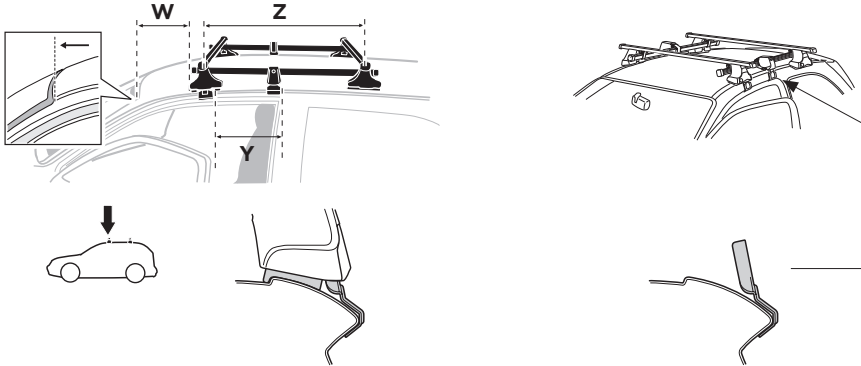

W (mm)	Z (mm)	Y (mm)	W (inch)	Z (inch)	Y (inch)
DAEWOO Lanos, 3-dr Hatchback, 98-03	190	700	360	7 1/2	27 1/2	14 1/8