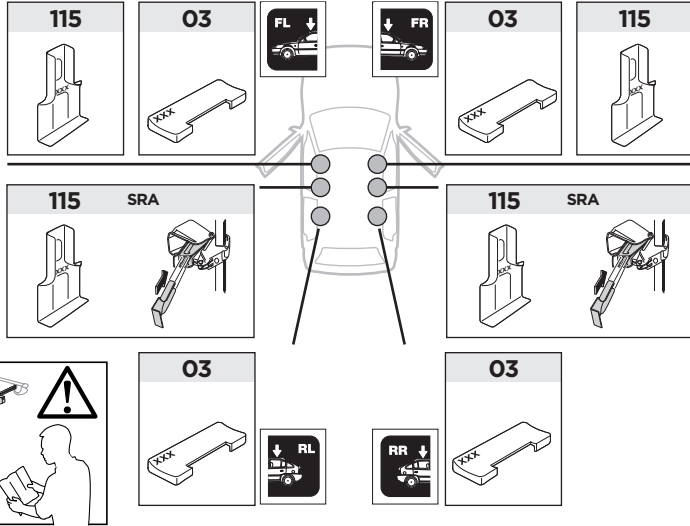

2

DAEWOO Lanos, 3-dr Hatchback, 98-03